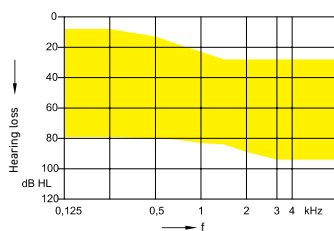

- > Integrated motion sensor
- > Lithium-ion battery
- > Programmable push button
- > Programming via:
Noahlink Wireless

Colors

ITC 113/50

118/55

124/65

ITE 118/55

124/65

* All fitting range is based on 2 ccm coupler