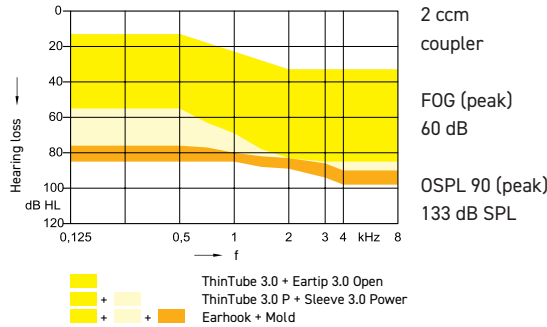

M-CORE B-LI M

VERSATILE AND RECHARGEABLE

Our popular BTE device features MotionCore technology and a rechargeable lithium-ion battery, for an accurate impression of your environment in every situation. Made for a wide range of hearing losses, M-Core B-Li M is designed and is available in Performance Levels 20-80. Your customers can choose from 10 colors, and have their device fitted open or closed depending on their needs.

- > Integrated motion sensor
- > Lithium-ion battery
- > Programmable rocker switch
- > ThinTube 3.0
- > Color Conversion Kits
- > Smart Demo device available
- > Programming via:
  - Noahlink Wireless
  - Rexton Assist