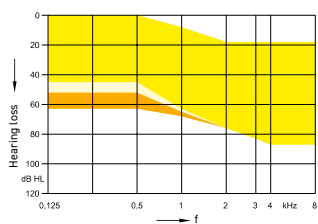

S-Receiver

Eartip 3.0 Open
 + Sleeve 3.0 Power
 + Earmold 3.0

2 ccm Coupler*

FOG (peak) 46 dB
OSPL 90 (peak) 110 dB SPL