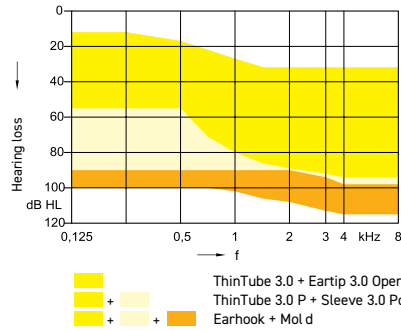

M-CORE B-LI P

POWERFUL AND RECHARGEABLE

M-Core B-Li P remains a powerful device that also offers the motion technology. Available in Performance Levels 20-80 for a wide range of applications.

- > Integrated motion sensor
- > Lithium-ion battery
- > Programmable rocker switch
- > ThinTube 3.0
- > Color Conversion Kits
- > Smart Demo device available
- > Programming via:
  - Noahlink Wireless
  - Rexton Assist

2 ccm coupler
FOG (peak) 77 dB
OSPL 90 (peak) 135 dB SPL

Colors

Black	Granite	Dark Champagne	Silver	Gray	Pearl White	Deep Brown	Sandy Brown	Rose Gold	Beige

Features / Performance Level	80	60	40	30	20
Channels/Controls/Programs	48/20/6	32/16/6	24/12/6	16/8/4	16/8/4
Soundpro	HighRes	HighRes	HighRes	HighRes	HighRes
My Voice	•	•	•	-	-
Direct Streaming	Made for iPhone Smart Transmitter 2.4 and Smart Mic	Made for iPhone Smart Transmitter 2.4 and Smart Mic	Made for iPhone Smart Transmitter 2.4 and Smart Mic	Made for iPhone Smart Transmitter 2.4 and Smart Mic	Made for iPhone Smart Transmitter 2.4 and Smart Mic
Auto Volume	•	•	•	•	•
Wireless sync	•	•	•	•	•
Directionality	Automatic / Adaptive iOmni Front & Back Left & Right Narrow	Automatic / Adaptive iOmni Front & Back	Automatic / Adaptive iOmni	Automatic / Adaptive	Automatic / Adaptive
Noise Reduction	Noise Management SoundSmoothing Directional	Noise Management SoundSmoothing Directional	Noise Management SoundSmoothing	Noise Management SoundSmoothing	Noise Management
Wind Noise Reduction	Binaural	Binaural	Standard	Standard	-
Reverb Reducer	•	-	-	-	-
Bandwidth: Extension/Compression	• / •	- / •	- / •	- / •	- / •
Music Enhancer (presets)	3	3	1	1	-
Tinnitus	Sound Therapy Notch Therapy	Sound Therapy Notch Therapy	Sound Therapy Notch Therapy	Sound Therapy Notch Therapy	-
Xphone	•	•	•	-	-
Acclimatization/Data Logging	• / •	• / •	• / •	• / •	• / •
T-Coil	•	•	•	•	•
Small ear hook	○	○	○	○	○

Accessories & Apps	80	60	40	30	20
Charging+ Station B-P / Charging Station B-P	Mandatory	Mandatory	Mandatory	Mandatory	Mandatory
Smart Key	○	○	○	○	○
Smart Transmitter 2.4	○	○	○	○	○
Smart Mic	○	○	○	○	○
Rexton App	○	○	○	○	○
M-Core CROS R	○	○	○	-	-
M-Core CROS R-Li	○	○	○	-	-
M-Core CROS iX-CIC	-	-	-	-	-

Battery	80	60	40	30	20
Battery runtime (without streaming)			up to 30 h		
Battery runtime (incl. 5 h streaming)			up to 27 h		

• available - not available ○ optional