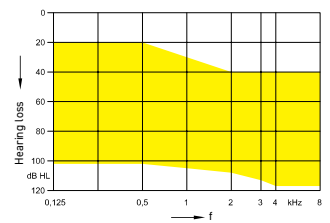

HP-Receiver

Custom Shell (no vent)

74 dB
128 dB SPL

* All fitting range is based on 2 ccm coupler