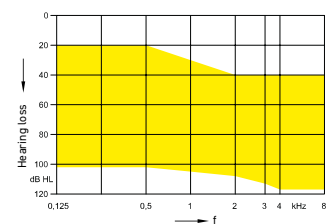

HP-Receiver

Custom Shell (no vent)

75 dB
131 dB SPL

* All fitting range is based on 2 ccm coupler