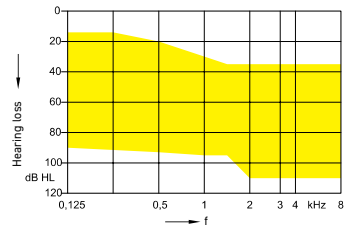

- > Integrated motion sensor
- > Lithium-ion battery
- > Programmable push button
- > Programming via:
Noahlink Wireless

Colors

ITC 113/50

118/55

124/65

ITE 118/55

124/65

* All fitting range is based on 2 ccm coupler