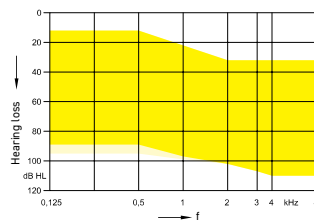

2 ccm Coupler*

FOG (peak) 46 dB
OSPL 90 (peak) 109 dB SPL

M-Receiver

Eartip 3.0 Open
 + Sleeve 3.0 Power
 + Earmold 3.0

58 dB
117 dB SPL

P-Receiver

+ Sleeve 3.0 Power
 Earmold 3.0

63 dB
120 dB SPL