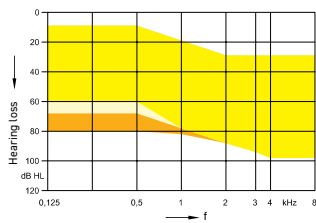

M-Receiver

Eartip 3.0 Open
Sleeve 3.0 Power
Earmold 3.0