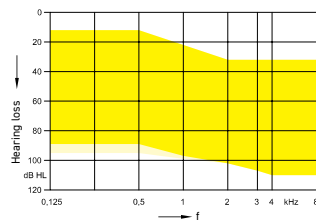

P-Receiver

Sleeve 3.0 Power
Earmold 3.0

2 ccm Coupler*

FOG (peak) 46 dB
OSPL 90 (peak) 110 dB SPL

60 dB
119 dB SPL

65 dB
122 dB SPL

* All fitting range is based on 2 ccm coupler