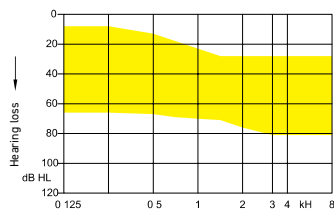

- > Integrated motion sensor
- > Lithium-ion battery
- > Programmable push button
- > Programming via:
Noahlink Wireless

Colors

ITC 113/50

118/55

124/65

ITE 118/55

124/65

* All fitting range is based on 2 ccm coupler