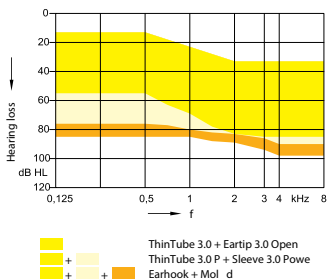

Unique tough building offering:

- > Water resistant construction
- > Sweat proof
- > Drop proof
- > Scratch resistant
- > ATEX certified

Colors

2 ccm Coupler*
 FOG (peak) 60 dB
 OSPL 90 (peak) 133 dB SPL