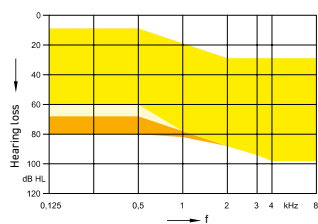

2 ccm Coupler*

FOG (peak) 46 dB
OSPL 90 (peak) 110 dB SPL

M-Receiver

Eartip 3.0 Open
 + Sleeve 3.0 Power
 + Earmold 3.0

60 dB
119 dB SPL

P-Receiver

Sleeve 3.0 Power
 + Earmold 3.0

65 dB
122 dB SPL