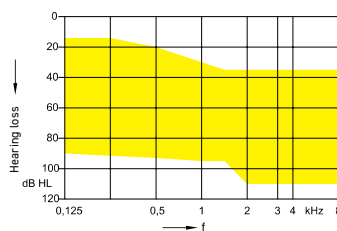

- > Integrated motion sensor
- > Lithium-ion battery
- > Programmable push button
- > Programming via:
Noahlink Wireless

Colors

ITC 113/50

118/55

124/65

ITE 118/55

124/65

* All fitting range is based on 2 ccm coupler