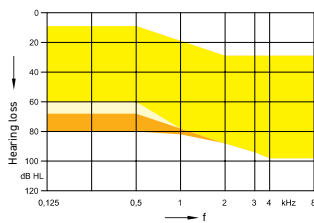

2 ccm Coupler*

FOG (peak) 46 dB
OSPL 90 (peak) 109 dB SPL

M-Receiver

Eartip 3.0 Open
 + Sleeve 3.0 Power
 + Earmold 3.0

58 dB
117 dB SPL

P-Receiver

+ Sleeve 3.0 Power
 Earmold 3.0

63 dB
120 dB SPL