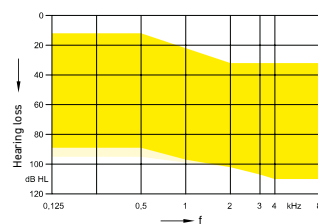

2 ccm Coupler*

FOG (peak) 46 dB
OSPL 90 (peak) 110 dB SPL

M-Receiver

Eartip 3.0 Open
 + Sleeve 3.0 Power
 + Earmold 3.0

60 dB
119 dB SPL

P-Receiver

Sleeve 3.0 Power
 + Earmold 3.0

65 dB
122 dB SPL