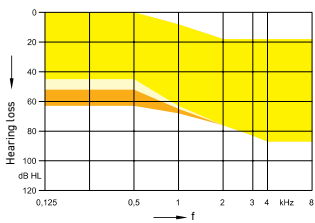

S-Receiver

Eartip 3.0 Open
Sleeve 3.0 Power
Earmold 3.0