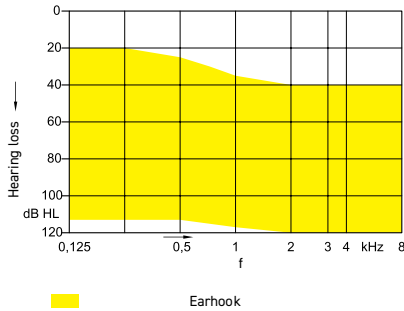

M-CORE B-LI HP

EXTRA POWERFUL AND RECHARGEABLE

M-Core B-Li HP is a powerful device, suitable for those with severe to profound hearing loss, and combines the motion technology with rechargeability. Available in Performance Levels 20-80.

- > Integrated motion sensor
- > Lithium-ion battery
- > Programmable rocker switch
- > Color Conversion Kits
- > Smart Demo device available
- > Programming via:
  - Noahlink Wireless
  - Rexton Assist

2 ccm
coupler

FOG (peak)
82 dB

OSPL 90 (peak)
140 dB SPL