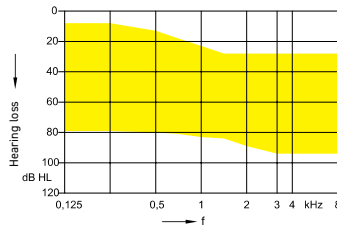

- > Integrated motion sensor
- > Lithium-ion battery
- > Programmable push button
- > Programming via:
Noahlink Wireless

Colors

ITC 113/50

118/55

124/65

ITE 118/55

124/65

* All fitting range is based on 2 ccm coupler