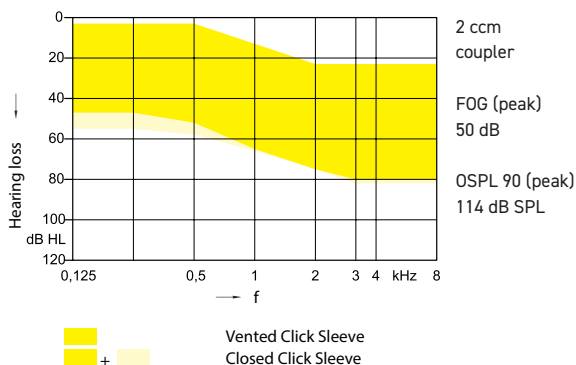

Colors

Shell: Red   Blue   Mocha   Black

Faceplate:

Features / Performance Level	80	60	40	30	20
Channels/Controls/Programs	48/20/6	32/16/6	24/12/6	16/8/4	16/8/4
Soundpro	HighRes	HighRes	HighRes	HighRes	HighRes
My Voice	-	-	-	-	-
Direct Streaming	-	-	-	-	-
Wireless sync	•	•	•	•	•
Directionality	Automatic/Adaptive iOmni Front	Automatic/Adaptive iOmni Front	Automatic/Adaptive iOmni	-	-
Noise Reduction	Noise Management SoundSmoothing Directional	Noise Management SoundSmoothing Directional	Noise Management SoundSmoothing	Noise Management SoundSmoothing	Noise Management
Wind Noise Reduction	Standard	Standard	Standard	Standard	-
Reverb Reducer	•	-	-	-	-
Bandwidth: Extension/Compression	• / •	- / •	- / •	- / •	- / •
Music Enhancer (presets)	3	3	1	1	-
Tinnitus	Sound Therapy Notch Therapy	Sound Therapy Notch Therapy	Sound Therapy Notch Therapy	Sound Therapy Notch Therapy	-
Xphone	•	•	•	-	-
Acclimatization/Data Logging	• / •	• / •	• / •	• / •	• / •

Accessories & Apps	80	60	40	30	20
Smart Key	○	○	○	○	○
Rexton App	○	○	○	○	○
Smart Mic	-	-	-	-	-
Smart Transmitter 2.4	-	-	-	-	-
M-Core CROS iX-CIC	•	•	•	-	-

Battery	80	60	40	30	20
Battery runtime	up to 70 h				

• available   - not available   ○ optional