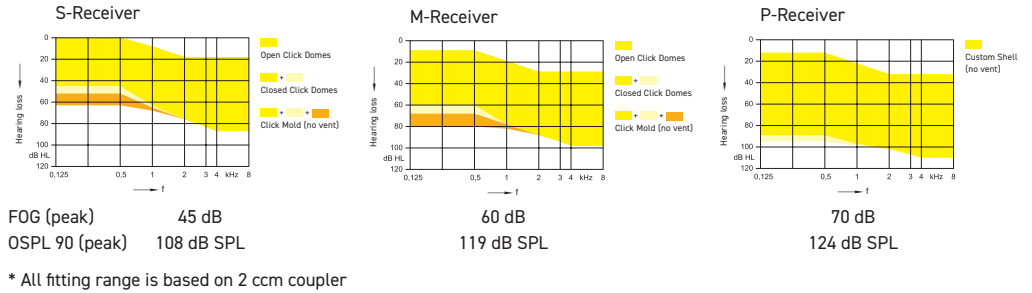

Our discreet Slim-RIC design features proven MotionCore technology that automatically recognizes and adapts to up to 20 times more hearing situations than before.

- > Integrated motion sensor
- > Lithium-ion battery
- > Smart Demo device available
- > Programming via:
  - Noahlink Wireless
  - Rexton Assist