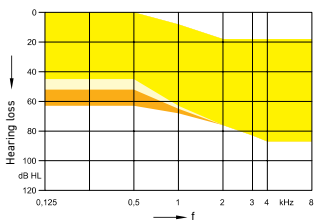

S-Receiver

Eartip 3.0 Open
 + Sleeve 3.0 Power
 + + Earmold 3.0

2 ccm Coupler*

FOG (peak) 46 dB
OSPL 90 (peak) 109 dB SPL