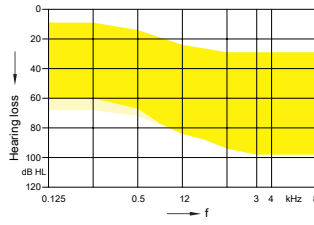

EarTip 3.0 Open
+ Sleeve 3.0 Power

M-Receiver

EarTip 3.0 Open
+ Sleeve 3.0 Power

P-Receiver

Sleeve 3.0 Power

- 46 dB / 110 dB SPL (2 ccm coupler)
- 56 dB / 120 dB SPL (Ear simulator)

- 60 dB / 119 dB SPL (2 ccm coupler)
- 70 dB / 129 dB SPL (Ear simulator)