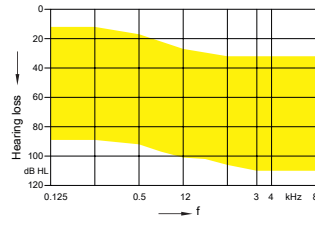

EarTip 3.0 Open
+ Sleeve 3.0 Power

M-Receiver

EarTip 3.0 Open
+ Sleeve 3.0 Power

P-Receiver

Sleeve 3.0 Power

- 46 dB / 110 dB SPL (2 ccm coupler)
- 56 dB / 120 dB SPL (Ear simulator)

- 60 dB / 119 dB SPL (2 ccm coupler)
- 70 dB / 129 dB SPL (Ear simulator)