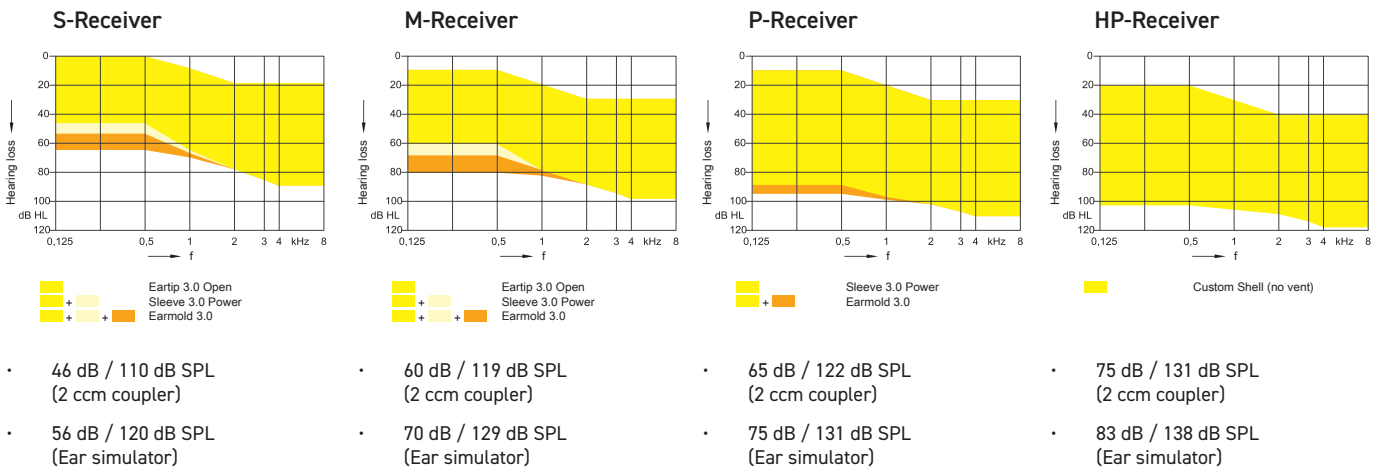

Colors

Fitting range is based on 2 ccm coupler:

Features / Performance Level	80	60	40	30	20
Channels/Controls/Programs	48/20/6	36/18/6	32/16/6	24/12/4	16/8/4
Battery	Lithium-ion	Lithium-ion	Lithium-ion	Lithium-ion	Lithium-ion
T-coil	R-Li T	R-Li T	R-Li T	R-Li T	R-Li T
Bluetooth	•	•	•	•	•
Tinnitus function (Sound therapy and Notch)	•	•	•	•	-
Wireless sync	•	•	•	•	•
IP68	•	•	•	•	•
ATEX	•	•	•	•	•
EarWear	3.0	3.0	3.0	3.0	3.0
Technology Highlights					
Soundpro 3.0	•	•	•	•	•
Multi-Voice Focus	•	•	•	-	-
Focus Streams	4	2	1	1	1
Voice Stabilizer	•	•	•	•	•
Speech Preservation Technology	•	•	•	•	•
My Voice 2.0	•	•	•	-	-
Motion Sensor for scene analysis	•	•	•	-	-
Directionality					
Automatic adaptive	•	•	•	•	•
iOmni Sound Locator	•	•	•	•	•
iFocus 360 (Front/Back)	Automatic & Manual	Automatic & Manual	-	-	-
iFocus 360 (Left /Right)	Automatic & Manual	Manual	-	-	-
Auto Stereo iLock (Narrow)	•	•	•	-	-
Noise Reduction					
Noise Management	•	•	•	•	•
Sound Smoothing	•	•	•	•	•
Wind Noise Reduction	•	•	•	•	•
Auto Echo Reducer	•	-	-	-	-
Reverb Reducer	Manual	Manual	-	-	-
Sound Quality & Control					
Bandwidth extension	•	-	-	-	-
Bandwidth compression	•	•	•	•	•
Feedback preventer	•	•	•	•	•
Music Enhancer (presets)	3	3	1	1	-
Smart Automatic Equalizer	•	•	•	•	•
Smart Automatic Acclimatization	•	•	•	•	•
Automatic Classifier	•	•	•	•	•
Data Logging	•	•	•	•	•
Audio Streaming					
BT LE Audio	•	•	•	•	•
Made for iPhone	•	•	•	•	•
ASHA (Android 10 or higher)	•	•	•	•	•
Headset Mode					
iOS	•	•	•	•	•
BT LE Audio	•	•	•	•	•
App					
Rexton App	•	•	•	•	•
Spatial configurator	•	•	-	-	-
Rexton Assist	•	•	•	•	•
TeleCare					
Full live remote tuning	•	•	•	•	•
Basic portal remote tuning	•	•	•	•	•
Accessories		Chargers		CROS	
Smart Key	•	Charging Station	•	Reach CROS R-Li	•
Smart Transmitter 2,4	•	Travel Charger	•	Reach CROS SR	-
Smart Mic	•	Charging+ Station	•	Reach CROS iX-CIC Li	-
		IF CIC Travel Charger	-		
		Universal Cable Charger	•		
Fitting					
Noahlink Wireless	•				
ConnexxAir	-				