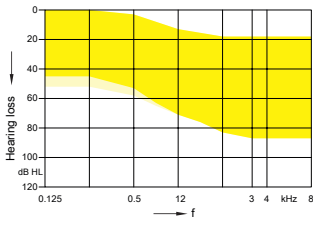

EarTip 3.0 Open
+ Sleeve 3.0 Power

M-Receiver

EarTip 3.0 Open
+ Sleeve 3.0 Power

P-Receiver

Sleeve 3.0 Power

- 46 dB / 110 dB SPL (2 ccm coupler)
- 56 dB / 120 dB SPL (Ear simulator)

- 60 dB / 119 dB SPL (2 ccm coupler)
- 70 dB / 129 dB SPL (Ear simulator)